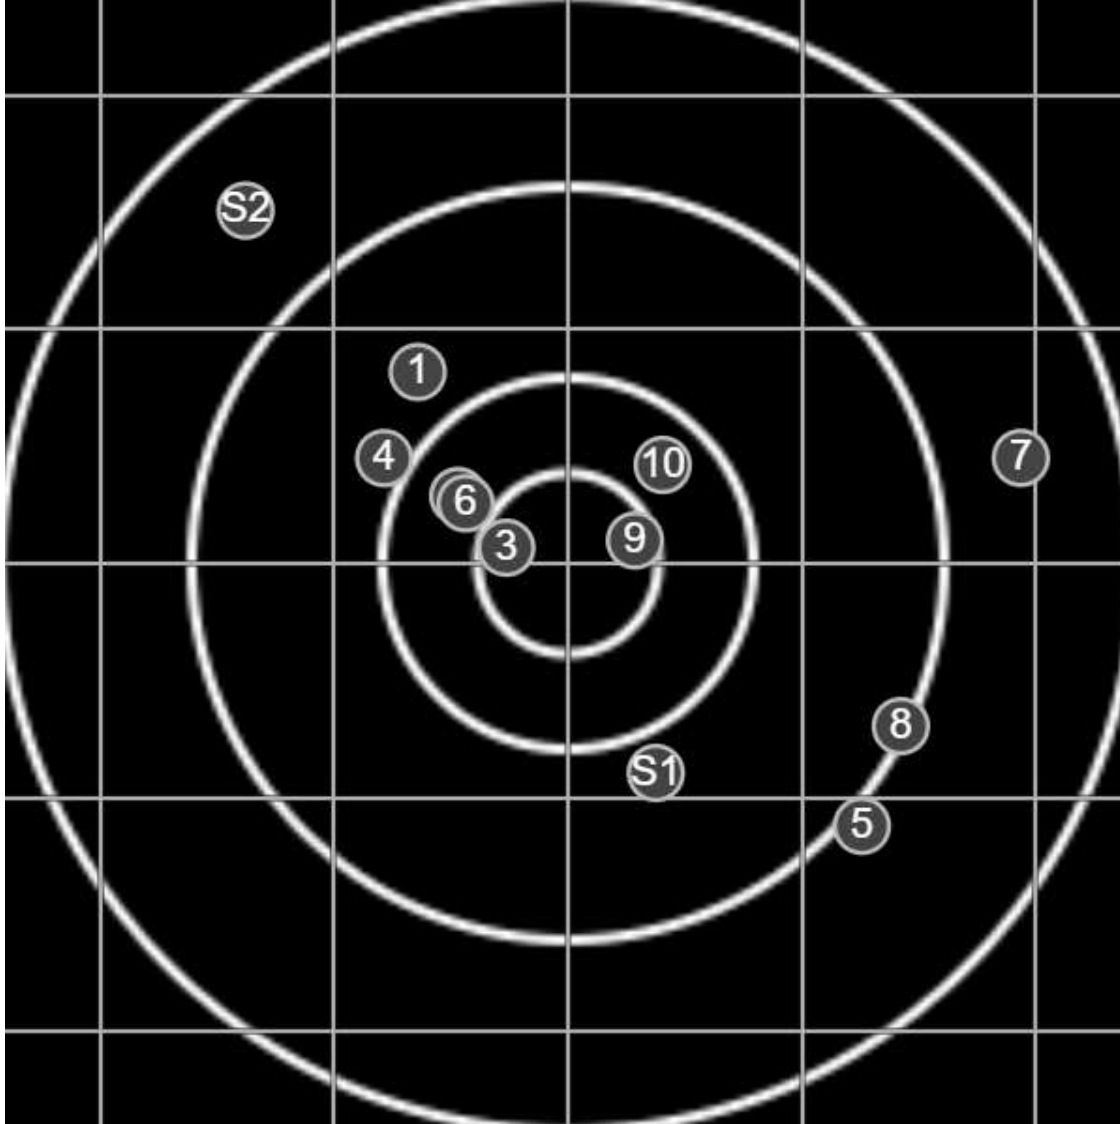

true  
9/7/2024  
3:05:14 PM

**BRC Club Shoot**  
Series 2  
300 yards

**BRC T6 [-56]**  
AU-300y

Group: 217.0 mm  
(217.0w x 154.6h)

(Iron)  
**Shooter**  
Gordon Shepherd [m02]

**43.2**

**FINAL**  
v: 2362, sd: 10.3