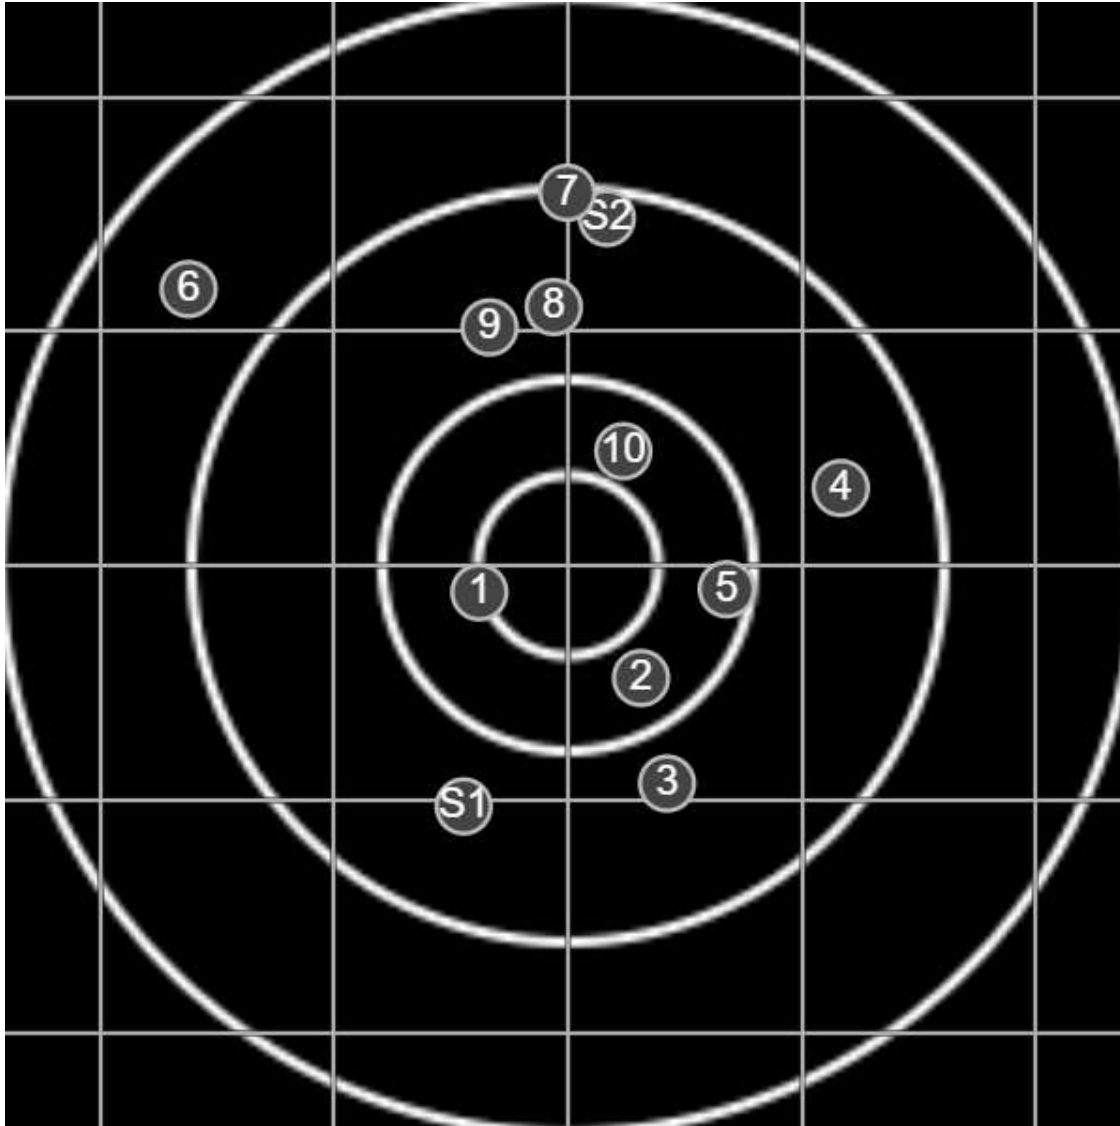

**SILVER MOUNTAIN TARGETS**  
Made in Canada

true  
9/7/2024  
1:56:52 PM

**BRC Club Shoot**  
Series 2  
300 yards

**BRC T6 [-55]**  
AU-300y

Group: 234.4 mm  
(222.3w x 201.2h)

(Iron)  
**Shooter**  
Gordon Shepherd [m02]

**43.1**

**FINAL**  
v: 2353, sd: 13.7

#	fps	score
10	2360	5
9	2343	4
8	2362	4
7	2380	4
6	2350	3
5	2365	5
4	2345	4
3	2332	4
2	2337	5
1	2350	V
S2	2337	(4)
S1	2393	(4)

**SILVER MOUNTAIN TARGETS**  
Made in Canada

true  
9/7/2024  
3:05:14 PM

**BRC Club Shoot**  
Series 2  
300 yards

**BRC T6 [-56]**  
AU-300y

Group: 217.0 mm  
(217.0w x 154.6h)

(Iron)  
**Shooter**  
Gordon Shepherd [m02]

**43.2**

**FINAL**  
v: 2362, sd: 10.3